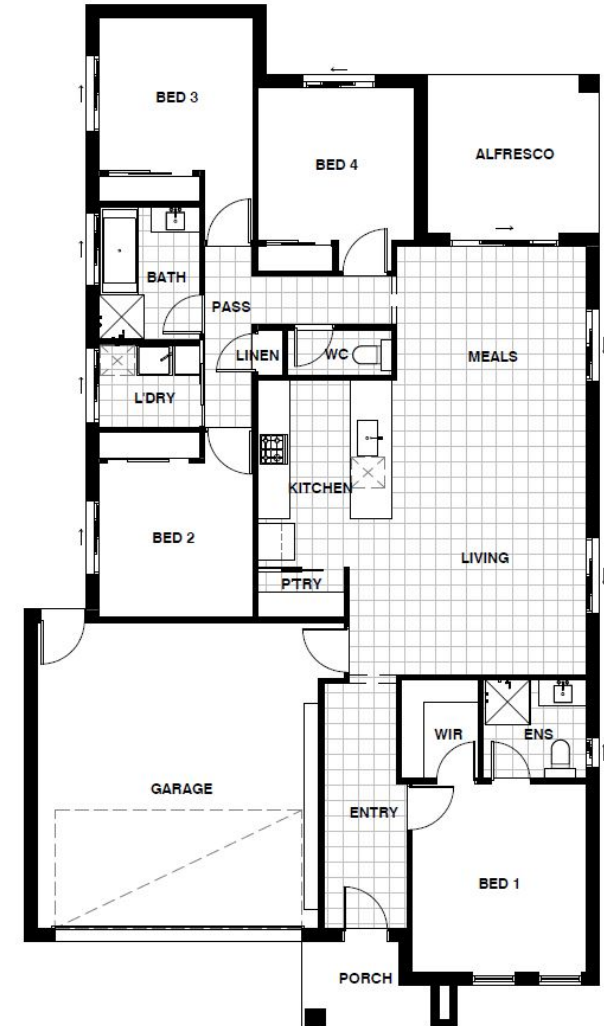

odyssey

banksia facade

taylormorrison
built for life

odyssey

room sizes (mm)

bed 1	3680 x 3390
bed 2	3000 x 3000
bed 3	3000 x 3000
bed 4	3090 x 3050
living / dining	8345 x 3790
alfresco	2740 x 3340
garage	6000 x 5500
total area	187.8 m2 (20.2sq)

house length	19.91 m
house width	11.16 m
min block width	12.50m

facade options

primrose facade

willow facade

1300 253 783 | hello@taylormorrison.com.au
taylormorrison.com.au