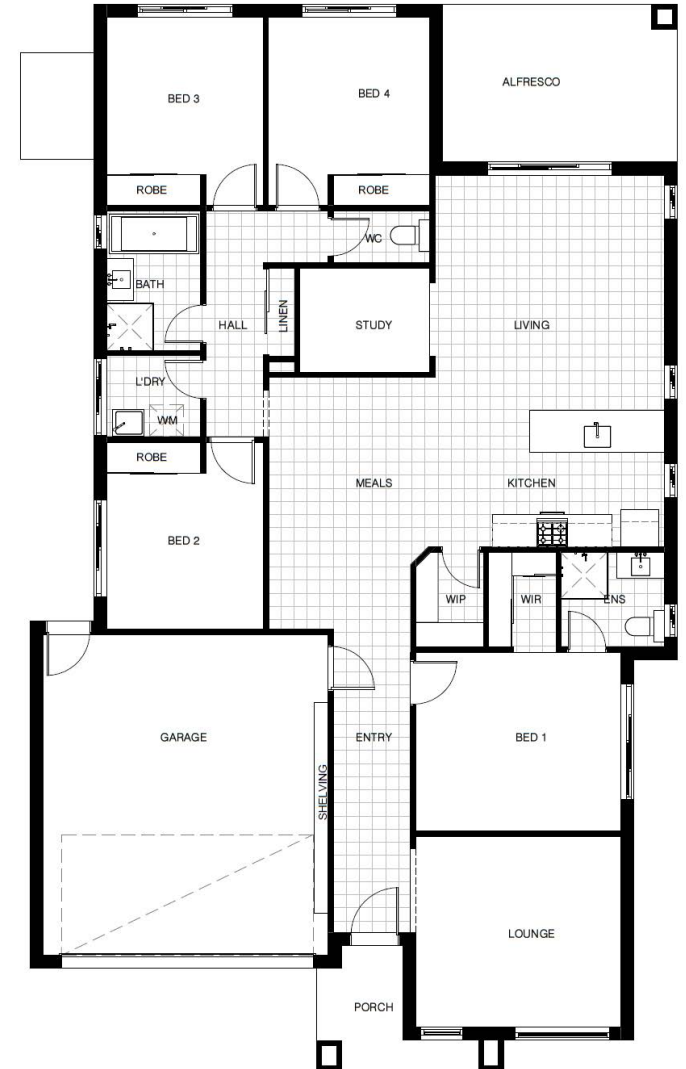

1300 253 783 | hello@taylormorrison.com.au
taylormorrison.com.au